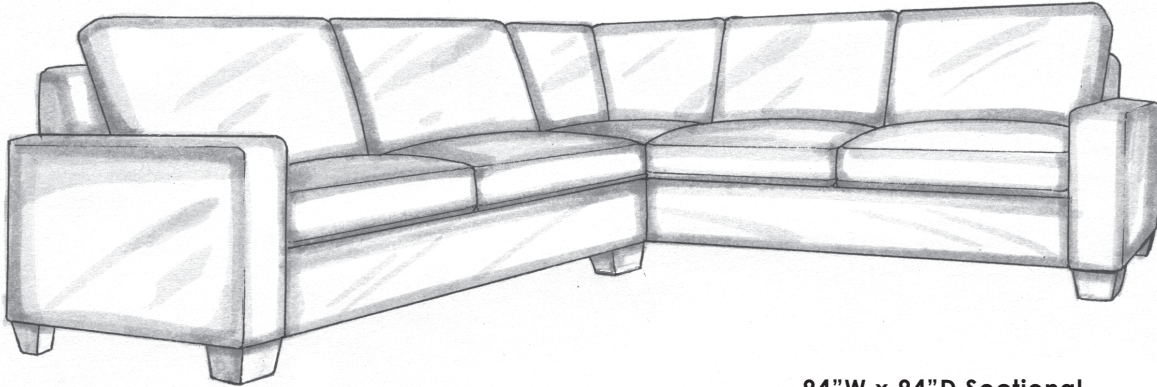

# LANCASTER

**94"W x 94"D Sectional**

-LAF 56"W Open End

-RAF 94"W Return Back

## TRIBECCA SECTIONAL 8450

D38 H32/35

AH24.5 AW7.5 SD23 SH20.5

Tribecca Seats 24"W • Ask about optional cushion configurations, bench seats and custom sectionals  
4"H x 6.5"W x 4.25"D Tapered Legs • Call for Pricing and Yardage Estimates

ALL UNITS AVAILABLE IN LEFT OR RIGHT FACING